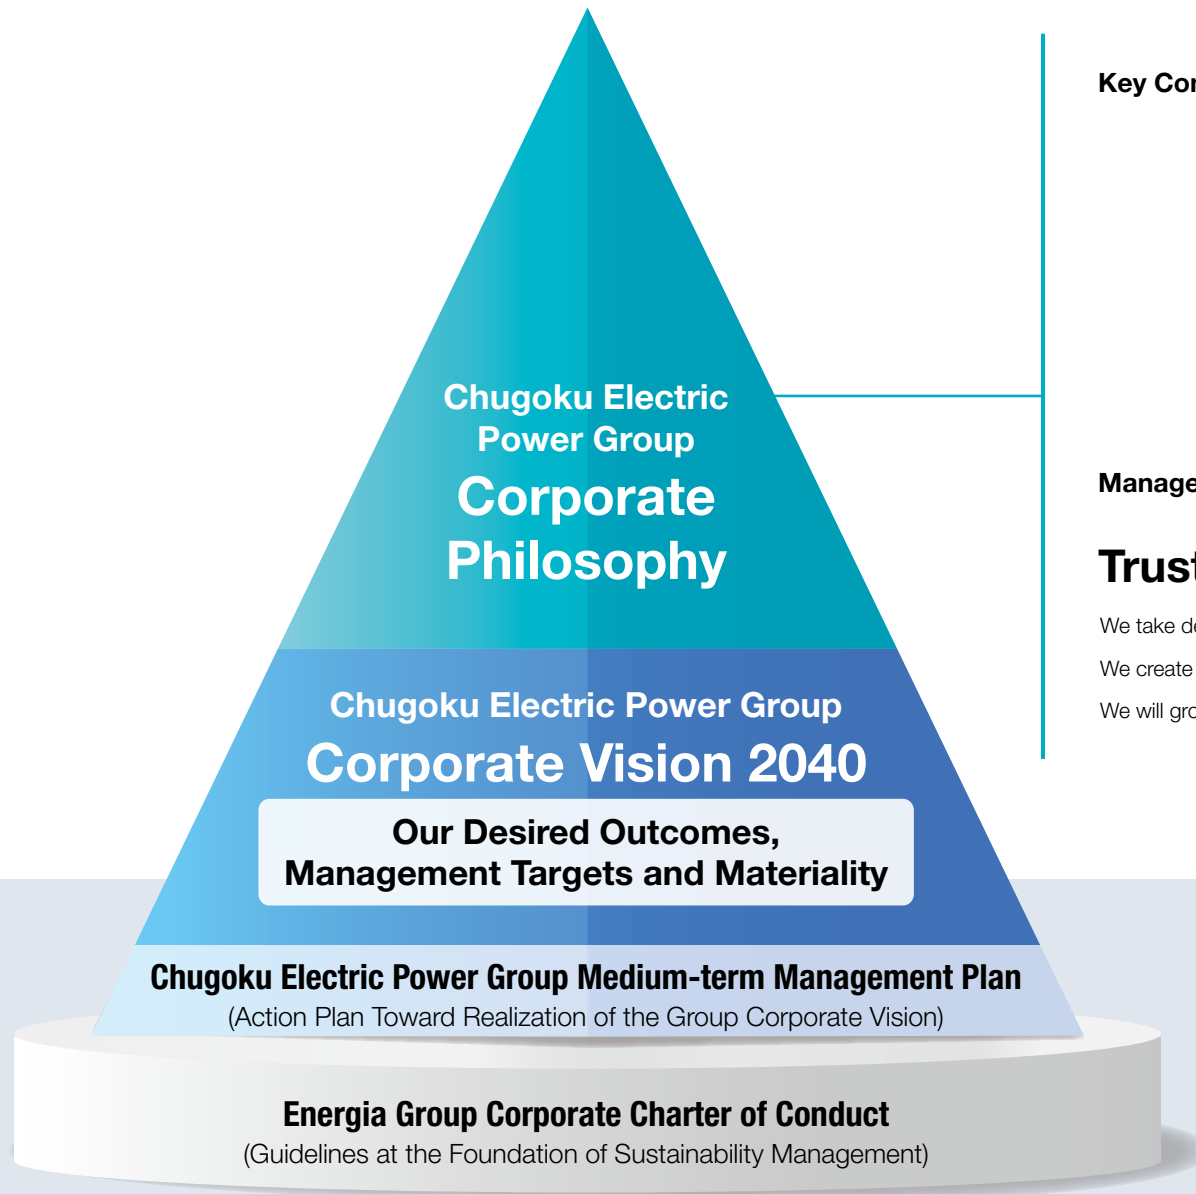

Philosophical Framework

Key Concept Expression of the Group's Significance in Society (Purpose)

ENERGIA

With You, and With the Earth

Energia stands for a "new, bright, warm and dynamic society," and signifies Chugoku Electric's attitude towards achieving such a society.

Management Philosophy Expression of the Group's Beliefs and Values to Cherish into the Future (Values)

Trust. Creation. Growth.

We take delight in earning the trust of our customers.

We create an abundant future through energy.